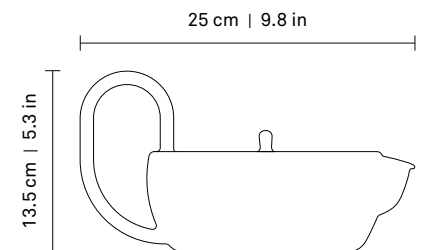

Capacity

937 ml | 31.7 oz

Weight

1 kg

Product testing

Metal Release	ISO 6486-1 : 1999
Edge Chipping Resistance (Rim Test)	BS EN 12980 : 2000
Water Absorption	BS 4034 : 1990
Crazing Resistance	BS 4034 : 1990
Microwave Heating	BS 8654 : 2015
Freezer to Oven	BS 8654 : 2015
Freezer to Microwave	BS 8654 : 2015
Dishwashing Resistance	BS 8654 : 2015
Thermal Shock Resistance	BS 8654 : 2015