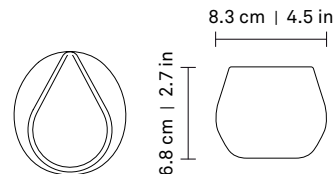

-  Oven Safe
-  Microwave Safe
-  Freezer Safe
-  Dishwasher Safe

Capacity

236 ml | 8 oz

Weight

0.21 kg

Product testing

Metal Release	ISO 6486-1 : 1999
Edge Chipping Resistance (Rim Test)	BS EN 12980 : 2000
Water Absorption	BS 4034 : 1990
Crazing Resistance	BS4034 : 1990
Microwave Heating	BS 8654 : 2015
Freezer to Oven	BS 8654 : 2015
Freezer to Microwave	BS 8654 : 2015
Dishwashing Resistance	BS 8654 : 2015
Thermal Shock Resistance	BS 8654 : 2015