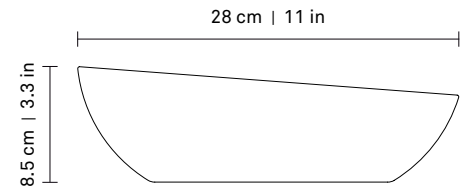

Weight

1.5 kg

Product testing

Metal Release	ISO 6486-1 : 1999
Edge Chipping Resistance (Rim Test)	BS EN 12980 : 2000
Water Absorption	BS 4034 : 1990
Crazing Resistance	BS4034 : 1990
Microwave Heating	BS 8654 : 2015
Freezer to Oven	BS 8654 : 2015
Freezer to Microwave	BS 8654 : 2015
Dishwashing Resistance	BS 8654 : 2015
Thermal Shock Resistance	BS 8654 : 2015