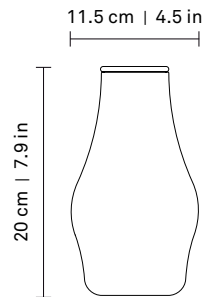

 Freezer Safe

 Dishwasher Safe

 Microwave Safe

The lid is crafted out of solid, sustainably-sourced wood and is not dishwasher safe.

Capacity

1 L | 34 oz

Weight

0.66 kg