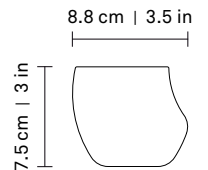

Capacity

236 ml | 8 oz

Weight

0.24 kg

Product testing

Metal Release	ISO 6486-1 : 1999
Edge Chipping Resistance (Rim Test)	BS EN 12980 : 2000
Water Absorption	BS 4034 :1990
Crazing Resistance	BS4034 : 1990
Microwave Heating	BS 8654 : 2015
Freezer to Oven	BS 8654 : 2015
Freezer to Microwave	BS 8654 : 2015
Dishwashing Resistance	BS 8654 : 2015
Thermal Shock Resistance	BS 8654 : 2015