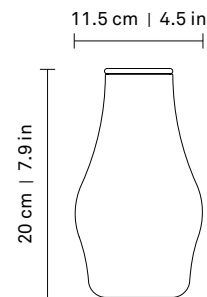

 Microwave Safe

The lid is crafted out of solid, sustainably-sourced wood and is not dishwasher safe.

Capacity

1 L | 34 oz

Weight

0.66 kg

Product testing

Metal Release	ISO 6486-1 : 1999
Edge Chipping Resistance (Rim Test)	BS EN 12980 : 2000
Water Absorption	BS 4034 : 1990
Crazing Resistance	BS 4034 : 1990
Microwave Heating	BS 8654 : 2015
Freezer to Oven	BS 8654 : 2015
Freezer to Microwave	BS 8654 : 2015
Dishwashing Resistance	BS 8654 : 2015
Thermal Shock Resistance	BS 8654 : 2015