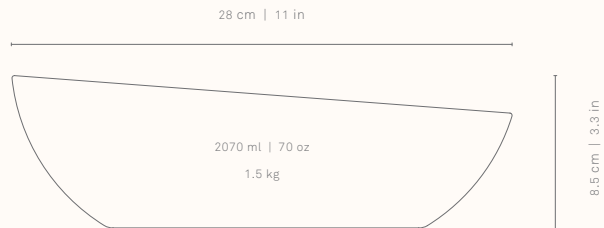

SLANTED SERVING BOWL

○ WHITE

FSLB-W

Asymmetrical with curved walls, the slanted serving bowl allows for easy serving and shared use, perfect to pass around the table. Designed as a nesting set, the shallow, slanted, and deep serving bowls stack into a sculpture of 3.