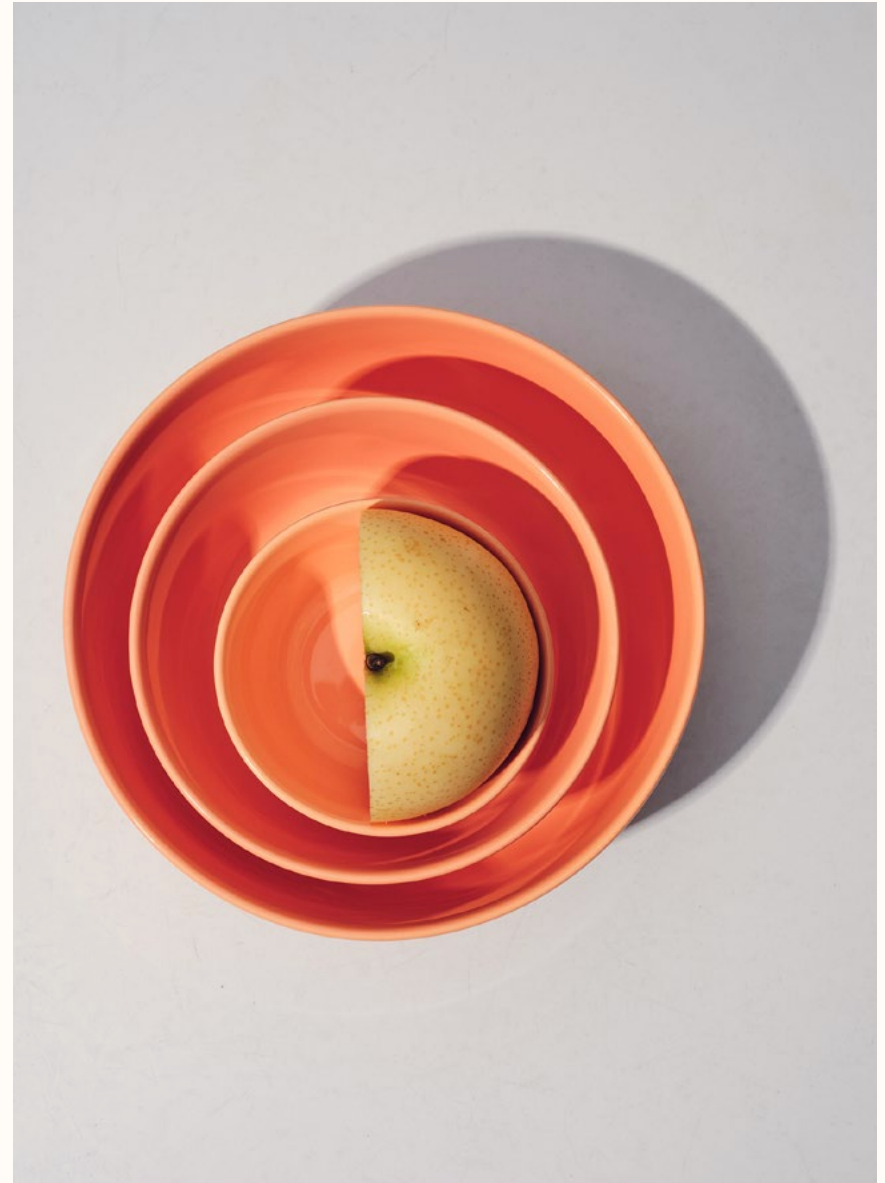

SMALL BOWL

The small bowl works to serve small pleasures such as sauces, jam or condiments. Choose in a variety of colors to complement your tablescape.

○	WHITE	FSBO-W
●	GREY	FSBO-G
●	CORAL	FSBO-C
●	ROSE	FSBO-M

MEDIUM BOWL

With clean straight walls, the medium bowl is intended for cereals, soups or your deepest cravings. Choose in a variety of colors to complement your tablescape.

○	WHITE	FMBO-W
●	GREY	FMBO-G
●	CORAL	FMBO-C
●	ROSE	FMBO-M

LARGE BOWL

The large bowl's unique shape and deep walls are designed for a generous serving of pasta, stews, salads or grains. It can also be used as a small sharing dish.

○	WHITE	FLBO-W
●	GREY	FLBO-G
●	CORAL	FLBO-C
●	ROSE	FLBO-M