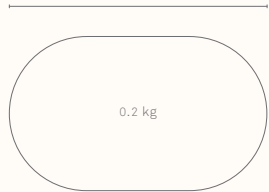

SMALL TRAY

With its soft, rounded edges and natural finish, the small tray delicately holds a personal serving of tea, coffee or small bites. Versatile by design, it can also display oils and condiments countertop, a carafe and cup bedside, and favourite objects around the house.

Handcrafted out of solid wood, the small, medium, and large trays form a beautiful set of nested shapes.

● NATURAL FSTR-N

25 cm | 10 in

15 cm | 6 in