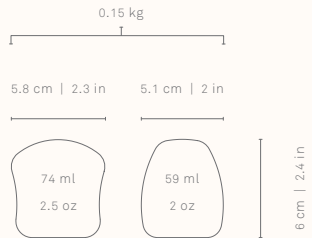

9.2 cm | 3.6 in

148 ml | 5 oz
0.29 kg

6.5 cm | 2.6 in

SALT & PEPPER

○ WHITE

FSNP-W

With organic, whimsical forms, the salt and pepper shakers playfully nest into each other. Designed for the perfect hold, they both have a clear silicone cap on the bottom for easy use.

SMALL TEAPOT

With a sensual handle and delicately considered spout, the small teapot is sized for that intimate moment that evokes your senses. Pair the teapot with the small or medium cups for the essential poetic set.

○	WHITE	FSTP-W
●	GREY	FSTP-G
●	ROSE	FSTP-M

15 cm | 5.9 in

384 ml | 13 oz
0.58 kg

12 cm | 4.7 in

LARGE TEAPOT

We designed a teapot for sharing, because we ground ourselves in the value of community. The large teapot's sensual handle and wide body offer a sculptural form. Pair the teapot with our medium or large cups for a landscape of gently nested shapes.