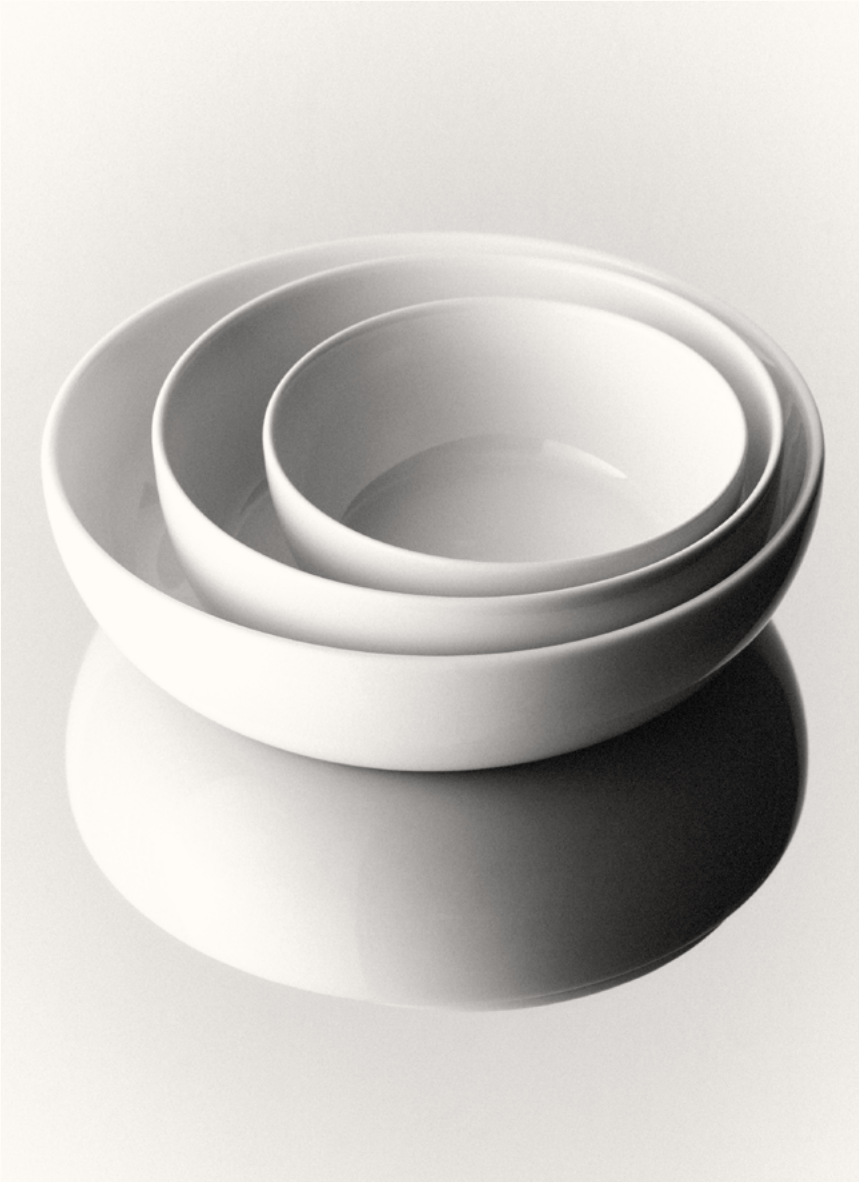

Our design and production process is guided by our deep rooted belief in quality, craftsmanship and humanity. We work with carefully selected suppliers who share our utmost commitment to people and our lived environments, actively pursuing sustainable practices and responsible sourcing. Because there is no other way.