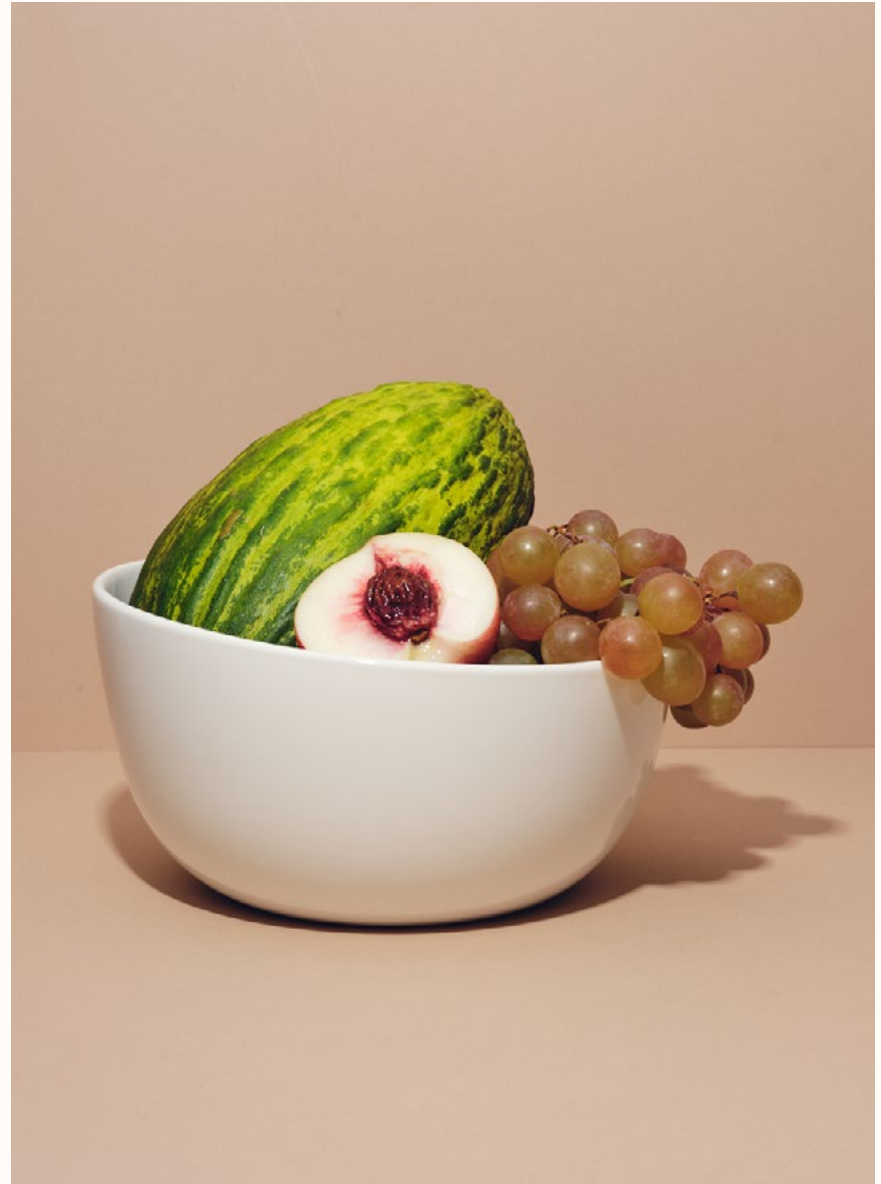

○ WHITE

FSSB-W

A centerpiece for the kitchen counter or for a communal meal, the shallow serving bowl's low profile is an invitation to sharing. Designed as a nesting set, the shallow, slanted, and deep serving bowls stack into a sculpture of 3.

30 cm | 11.7 in

2070 ml | 70 oz

1.48 kg

5.5 cm | 2.2 in

DEEP SERVING BOWL

○ WHITE

FDSB-W

A centerpiece for the kitchen counter to hold fruit or for a communal meal, the deep serving bowl's asymmetrical shape is ideal for salads, soups or roasted vegetables. Designed as a nesting set, the shallow, slanted, and deep serving bowls stack into a sculpture of 3.

SLANTED SERVING BOWL

○ WHITE

FSLB-W

Asymmetrical with curved walls, the slanted serving bowl allows for easy serving and shared use, perfect to pass around the table. Designed as a nesting set, the shallow, slanted, and deep serving bowls stack into a sculpture of 3.

SMALL TRAY

With its soft, rounded edges and natural finish, the small tray delicately holds a personal serving of tea, coffee or small bites. Versatile by design, it can also display oils and condiments countertop, a carafe and cup bedside, and favourite objects around the house.