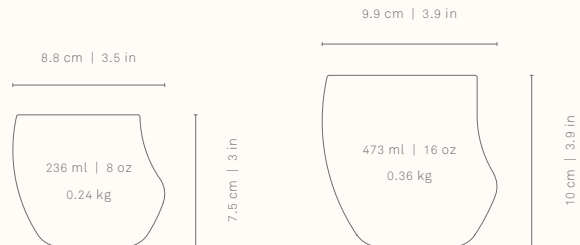

11,5 cm | 4,5 in

1 L | 34 oz
0,66 kg

20 cm | 7,9 in

SMALL CUP

The gentle curves of the small cup make it the perfect hold to enjoy your daily espresso ritual or sake.

○	WHITE	FSCU-W
●	GREY	FSCU-G
●	CORAL	FSCU-C
●	ROSE	FSCU-M

6.8 cm | 2.7 in

118 ml | 4 oz
0.17 kg

6.5 cm | 2.6 in

MEDIUM CUP

This cup is at the core of our entire philosophy — evoking the ritual of the communal experience. Its sensual shape and recessed side allows for the gentle hold of a tea, coffee or a cappuccino.

○	WHITE	FMCU-W
●	GREY	FMCU-G
●	CORAL	FMCU-C
●	ROSE	FMCU-M

LARGE CUP

The large cup's sensual shape and recessed side allows for a comforting hold while sipping your freshly brewed tea or café au lait.

○	WHITE	FLCU-W
●	GREY	FLCU-G
●	ROSE	FLCU-M