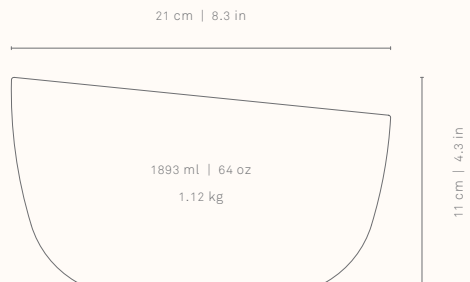

30 cm | 11.7 in

2070 ml | 70 oz

1.48 kg

5.5 cm | 2.2 in

DEEP SERVING BOWL

○ WHITE

FDSB-W

A centerpiece for the kitchen counter to hold fruit or for a communal meal, the deep serving bowl's asymmetrical shape is ideal for salads, soups or roasted vegetables. Designed as a nesting set, the shallow, slanted, and deep serving bowls stack into a sculpture of 3.