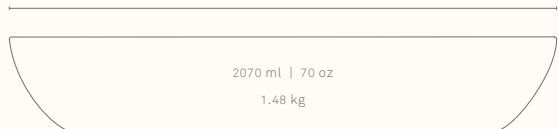

SHALLOW SERVING BOWL

○ WHITE

FSSB-W

A centerpiece for the kitchen counter or for a communal meal, the shallow serving bowl's low profile is an invitation to sharing. Designed as a nesting set, the shallow, slanted, and deep serving bowls stack into a sculpture of 3.

---

30 cm | 11.7 in

2070 ml | 70 oz

1.48 kg

5.5 cm | 2.2 in