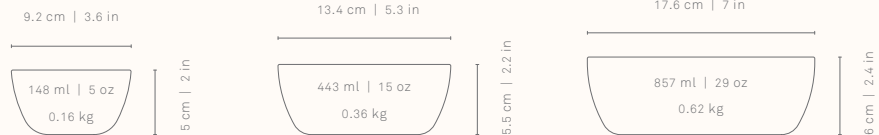

SMALL BOWL

The small bowl works to serve small pleasures such as sauces, jam or condiments. Choose in a variety of colors to complement your tablescape.

○	WHITE	FSBO-W
●	GREY	FSBO-G
●	CORAL	FSBO-C
●	ROSE	FSBO-M

MEDIUM BOWL

With clean straight walls, the medium bowl is intended for cereals, soups or your deepest cravings. Choose in a variety of colors to complement your tablescape.

○	WHITE	FMBO-W
●	GREY	FMBO-G
●	CORAL	FMBO-C
●	ROSE	FMBO-M

LARGE BOWL

The large bowl's unique shape and deep walls are designed for a generous serving of pasta, stews, salads or grains. It can also be used as a small sharing dish.

○	WHITE	FLBO-W
●	GREY	FLBO-G
●	CORAL	FLBO-C
●	ROSE	FLBO-M