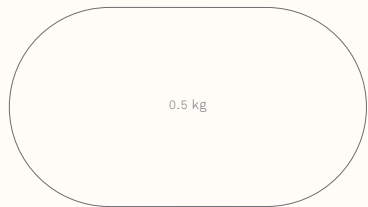

Handcrafted out of solid wood, the small, medium, and large trays form a beautiful set of nested shapes.

● NATURAL FSTR-N

25 cm | 10 in

15 cm | 6 in

MEDIUM TRAY

Its long shape and slim rounded edges make the medium tray perfect to hold the small teapot set or a coffee and croissant.

Handcrafted out of solid wood, the small, medium, and large trays form a beautiful set of nested shapes.

● NATURAL FMTR-N

35 cm | 13.8 in

0.5 kg

19 cm | 7.5 in

LARGE TRAY

● NATURAL FLTR-N

With its generous size and sturdy nature, the large tray can be used to serve drinks or the large teapot set for sharing with friends.