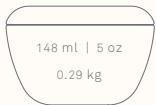

8.3 cm | 4.5 in

236 ml | 8 oz
0.21 kg

6.8 cm | 2.7 in

SWITCH BOWL

○ WHITE FSWB-W

Beautifully curved and versatile, the switch bowl can be used as a bowl with a lid for sugar, sea salt or nuts, or flipped as a domed covered dish. Its smooth design adds a touch of poetry to the table. Also perfect for safekeeping small objects in the bathroom or bedroom.

9.2 cm | 3.6 in

148 ml | 5 oz
0.29 kg

6.5 cm | 2.6 in

SALT & PEPPER

○ WHITE

FSNP-W

With organic, whimsical forms, the salt and pepper shakers playfully nest into each other. Designed for the perfect hold, they both have a clear silicone cap on the bottom for easy use.