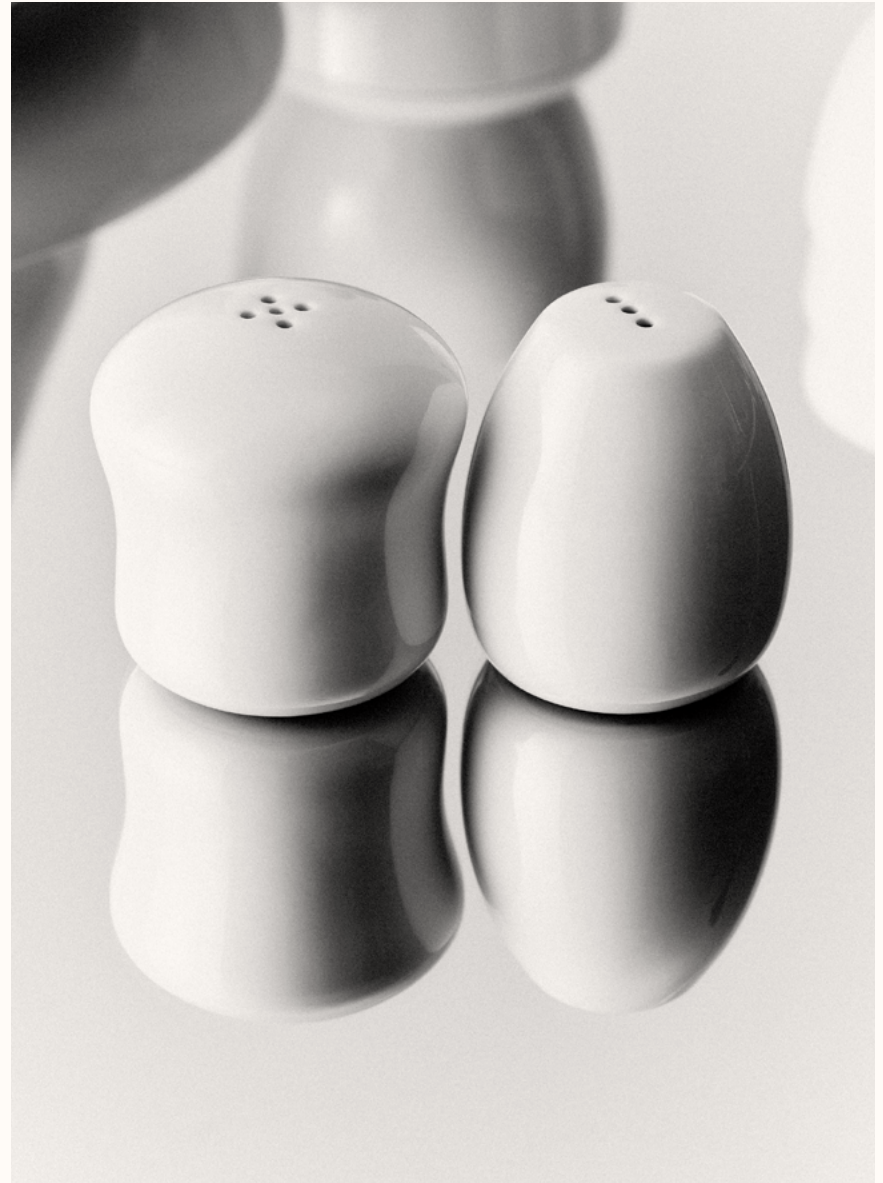

8.3 cm | 4.5 in

236 ml | 8 oz
0.21 kg

6.8 cm | 2.7 in

SWITCH BOWL

○ WHITE FSWB-W

Beautifully curved and versatile, the switch bowl can be used as a bowl with a lid for sugar, sea salt or nuts, or flipped as a domed covered dish. Its smooth design adds a touch of poetry to the table. Also perfect for safekeeping small objects in the bathroom or bedroom.

9.2 cm | 3.6 in

148 ml | 5 oz
0.29 kg

6.5 cm | 2.6 in

SALT & PEPPER

○ WHITE

FSNP-W

With organic, whimsical forms, the salt and pepper shakers playfully nest into each other. Designed for the perfect hold, they both have a clear silicone cap on the bottom for easy use.

SMALL TEAPOT

With a sensual handle and delicately considered spout, the small teapot is sized for that intimate moment that evokes your senses. Pair the teapot with the small or medium cups for the essential poetic set.