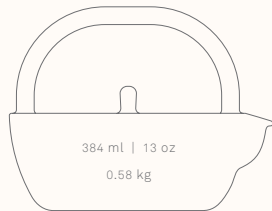

8.3 cm | 4.5 in

236 ml | 8 oz
0.21 kg

6.8 cm | 2.7 in

SWITCH BOWL

○ WHITE FSWB-W

Beautifully curved and versatile, the switch bowl can be used as a bowl with a lid for sugar, sea salt or nuts, or flipped as a domed covered dish. Its smooth design adds a touch of poetry to the table. Also perfect for safekeeping small objects in the bathroom or bedroom.

9.2 cm | 3.6 in

148 ml | 5 oz
0.29 kg

6.5 cm | 2.6 in

SALT & PEPPER

○ WHITE

FSNP-W

With organic, whimsical forms, the salt and pepper shakers playfully nest into each other. Designed for the perfect hold, they both have a clear silicone cap on the bottom for easy use.

SMALL TEAPOT

With a sensual handle and delicately considered spout, the small teapot is sized for that intimate moment that evokes your senses. Pair the teapot with the small or medium cups for the essential poetic set.

○	WHITE	FSTP-W
●	GREY	FSTP-G
●	ROSE	FSTP-M

15 cm | 5.9 in

384 ml | 13 oz
0.58 kg

12 cm | 4.7 in

LARGE TEAPOT

We designed a teapot for sharing, because we ground ourselves in the value of community. The large teapot's sensual handle and wide body offer a sculptural form. Pair the teapot with our medium or large cups for a landscape of gently nested shapes.