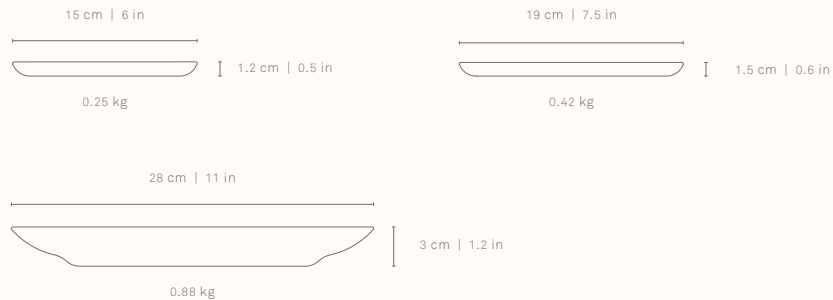

SMALL PLATE

Slim and elegant, this plate is perfect for bread, pastries and small bites during cocktail hour. It pairs up with the small cup to hold your favorite biscotti and espresso.

○	WHITE	FSPL-W
●	GREY	FSPL-G
●	CORAL	FSPL-C
●	ROSE	FSPL-M

MEDIUM PLATE

With a delicate rim and slim design, this plate is well-suited for appetizers, salads or desserts.

○	WHITE	FMPL-W
●	GREY	FMPL-G
●	ROSE	FMPL-M

LARGE PLATE

With a wide curved rim, the large plate is our graceful take on the dinner plate to accompany those long lingering conversations.

○	WHITE	FLPL-W
●	GREY	FLPL-G
●	ROSE	FMPL-M