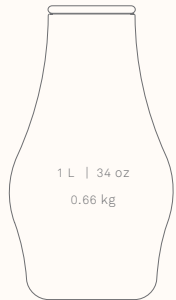

11,5 cm | 4,5 in

1 L | 34 oz
0,66 kg

20 cm | 7,9 in

SMALL CUP

The gentle curves of the small cup make it the perfect hold to enjoy your daily espresso ritual or sake.

○	WHITE	FSCU-W
●	GREY	FSCU-G
●	CORAL	FSCU-C
●	ROSE	FSCU-M