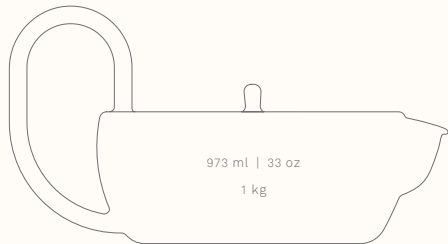

LARGE TEAPOT

We designed a teapot for sharing, because we ground ourselves in the value of community. The large teapot's sensual handle and wide body offer a sculptural form. Pair the teapot with our medium or large cups for a landscape of gently nested shapes.

○	WHITE	FLTP-W
●	GREY	FLTP-G
●	CORAL	FLTP-C

25 cm | 9.8 in

13,5 cm | 5.3 in