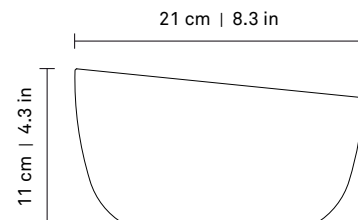

Weight

1.12 kg

Product testing

Metal Release	ISO 6486-1 : 1999
Edge Chipping Resistance (Rim Test)	BS EN 12980 : 2000
Water Absorption	BS 4034 :1990
Crazing Resistance	BS4034 : 1990
Microwave Heating	BS 8654 : 2015
Freezer to Oven	BS 8654 : 2015
Freezer to Microwave	BS 8654 : 2015
Dishwashing Resistance	BS 8654 : 2015
Thermal Shock Resistance	BS 8654 : 2015