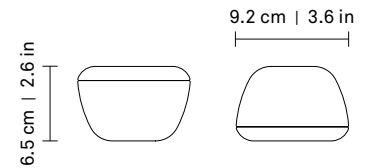

Weight

0.29 kg

Product testing

Metal Release	ISO 6486-1 : 1999
Edge Chipping Resistance (Rim Test)	BS EN 12980 : 2000
Water Absorption	BS 4034 :1990
Crazing Resistance	BS4034 : 1990
Microwave Heating	BS 8654 : 2015
Freezer to Oven	BS 8654 : 2015
Freezer to Microwave	BS 8654 : 2015
Dishwashing Resistance	BS 8654 : 2015
Thermal Shock Resistance	BS 8654 : 2015