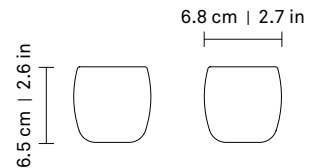

Weight

0.17 kg

Product testing

Metal Release	ISO 6486-1 : 1999
Edge Chipping Resistance (Rim Test)	BS EN 12980 : 2000
Water Absorption	BS 4034 :1990
Crazing Resistance	BS4034 : 1990
Microwave Heating	BS 8654 : 2015
Freezer to Oven	BS 8654 : 2015
Freezer to Microwave	BS 8654 : 2015
Dishwashing Resistance	BS 8654 : 2015
Thermal Shock Resistance	BS 8654 : 2015

— Poetic objects for *essential living*

A line of sensual dishes crafted to last, førs is designed to infuse soulful meaning into our *everyday rituals* and shared meals. Passionately designed in Canada, our collection is guided by our deep rooted belief in *quality, craftsmanship* and *humanity*.