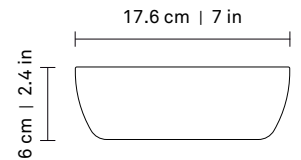

Weight

0.62 kg

Product testing

Metal Release	ISO 6486-1 : 1999
Edge Chipping Resistance (Rim Test)	BS EN 12980 : 2000
Water Absorption	BS 4034 : 1990
Crazing Resistance	BS4034 : 1990
Microwave Heating	BS 8654 : 2015
Freezer to Oven	BS 8654 : 2015
Freezer to Microwave	BS 8654 : 2015
Dishwashing Resistance	BS 8654 : 2015
Thermal Shock Resistance	BS 8654 : 2015