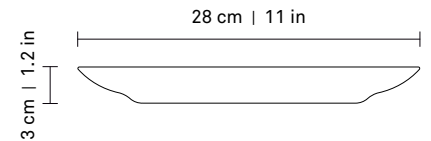

Product testing

Metal Release	ISO 6486-1 : 1999
Edge Chipping Resistance (Rim Test)	BS EN 12980 : 2000
Water Absorption	BS 4034 : 1990
Crazing Resistance	BS4034 : 1990
Microwave Heating	BS 8654 : 2015
Freezer to Oven	BS 8654 : 2015
Freezer to Microwave	BS 8654 : 2015
Dishwashing Resistance	BS 8654 : 2015
Thermal Shock Resistance	BS 8654 : 2015