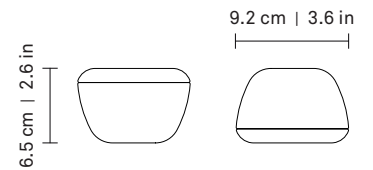

Weight

0.29 kg

Product testing

Metal Release	ISO 6486-1 : 1999
Edge Chipping Resistance (Rim Test)	BS EN 12980 : 2000
Water Absorption	BS 4034 : 1990
Crazing Resistance	BS4034 : 1990
Microwave Heating	BS 8654 : 2015
Freezer to Oven	BS 8654 : 2015
Freezer to Microwave	BS 8654 : 2015
Dishwashing Resistance	BS 8654 : 2015
Thermal Shock Resistance	BS 8654 : 2015