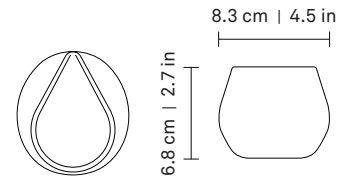

Weight

0.21 kg

Product testing

Metal Release	ISO 6486-1 : 1999
Edge Chipping Resistance (Rim Test)	BS EN 12980 : 2000
Water Absorption	BS 4034 : 1990
Crazing Resistance	BS 4034 : 1990
Microwave Heating	BS 8654 : 2015
Freezer to Oven	BS 8654 : 2015
Freezer to Microwave	BS 8654 : 2015
Dishwashing Resistance	BS 8654 : 2015
Thermal Shock Resistance	BS 8654 : 2015